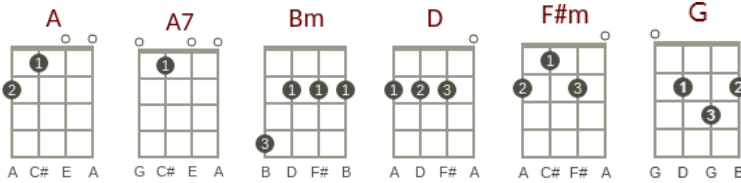

It's A Heartache

(R. Scott, S. Wolfe)

Key: D

Time: 4/4

Artists: Bonnie Tyler
Wellington Int. Ukulele Orch.

(Strum D DuDuDu)

Intro: [D]² [F#m]² [G]² [D] [A]

It's a [D] heartache nothing but a [F#m] heartache
Hits you when it's [G] too late hits you when you're [D] down [A]
It's a [D] fool's game nothing but a [F#m] fool's game
Standing in the [G] cold rain feeling like a [D] clown [A]

It's a [D] heartache nothing but a [F#m] heartache
Love him till your [G] arms break then he lets you [D] down [A]

It ain't [G] right with love to [A] share
When you [F#m] find he doesn't [Bm] care for [A] you / [A7]// [F#m]// [A]
It ain't [G] wise to need some-[A]one
As much as [F#m] I depended [Bm] on [A] you / [A7]// [F#m]// [A]

(All Humm next 2 lines – with solo spoken)

It's a [D] heartache nothing but a [F#m] heartache
Hits you when it's [G] too late hits you when you're [D] down [A]

[D]² [F#m]² [G]² [D] [A] x 2

It ain't [G] right with love to [A] share
When you [F#m] find he doesn't [Bm] care for [A] you / [A7]// [F#m]// [A]
It ain't [G] wise to need some-[A]one
As much as [F#m] I depended [Bm] on [A] you / [A7]// [F#m]// [A]

Oh it's a [D] heartache nothing but a [F#m] heartache
Love him till your [G] arms break then he lets you [D] down [A]
It's a [D] fool's game nothing but a [F#m] fool's game
Standing in the [G] cold rain feeling like a [D] clown [A]
It's a [D] heartache nothing but a [F#m] heartache
Love him till your [G] arms break then he lets you [D] down [A]